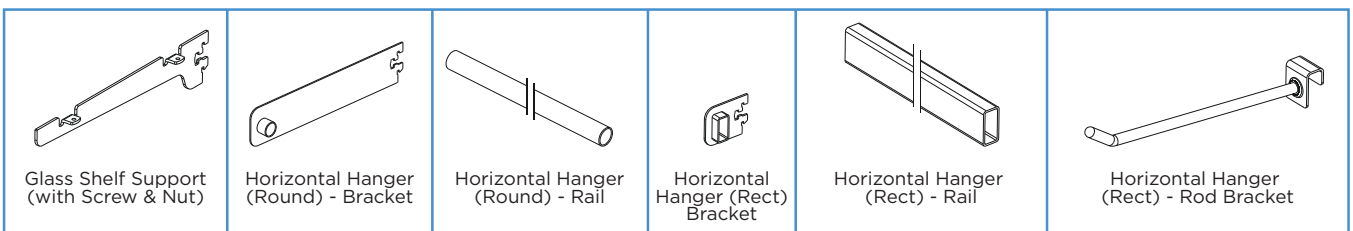

■ DISPLAY SHELVING SYSTEMS

Redefining retail spaces

- Elegantly designed to suit different needs
- Available in variety of models and sizes
- It is ideal if you have different items to display from time to time
- Specially designed to impart maximum strength and to eliminate play
- A unique stabilizer screw & nut holds the shelf in place
- Available with an elegant Aluminum Track for light loads and a Steel Track for high loads
- The tracks which support the shelves are screwed on to the wall, so that they blend well with the decor
- Available for glass, wood shelves and hanger systems
- Track, wood shelf bracket, glass shelf bracket, hanger holder brackets, hanger rack and rod bracket are also available in SS304

Fig.1

Fig.2

Fig.3

## DISPLAY SHELVING SYSTEMS - HORIZONTAL

- Elegantly designed to suit different needs
- Available in variety of models
- It is ideal if you have different items to display from time to time
- Specially designed to impart maximum strength
- Can be moved horizontally to desired position at any time
- Horizontal track which support the shelves are guided in the slot and screwed on to the wall, so that they blend well with the decor
- Available for glass, wood shelves & hanger systems
- Adapter bracket is designed for multi-purpose use