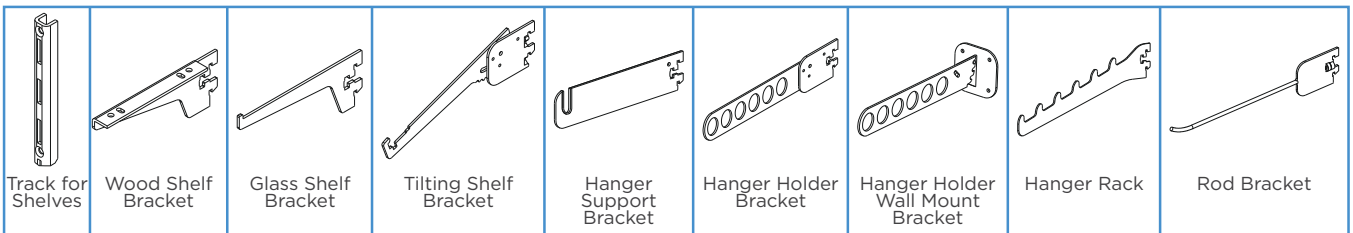

■ DISPLAY SHELVING SYSTEMS

Redefining retail spaces

- Elegantly designed to suit different needs
- Available in variety of models and sizes
- It is ideal if you have different items to display from time to time
- Specially designed to impart maximum strength and to eliminate play
- A unique stabilizer screw & nut holds the shelf in place
- Available with an elegant Aluminum Track for light loads and a Steel Track for high loads
- The tracks which support the shelves are screwed on to the wall, so that they blend well with the decor
- Available for glass, wood shelves and hanger systems
- Track, wood shelf bracket, glass shelf bracket, hanger holder brackets, hanger rack and rod bracket are also available in SS304

Fig.1

Fig.2

Fig.3

## DISPLAY SHELVING SYSTEMS - HORIZONTAL

- Elegantly designed to suit different needs
- Available in variety of models
- It is ideal if you have different items to display from time to time
- Specially designed to impart maximum strength
- Can be moved horizontally to desired position at any time
- Horizontal track which support the shelves are guided in the slot and screwed on to the wall, so that they blend well with the decor
- Available for glass, wood shelves & hanger systems
- Adapter bracket is designed for multi-purpose use