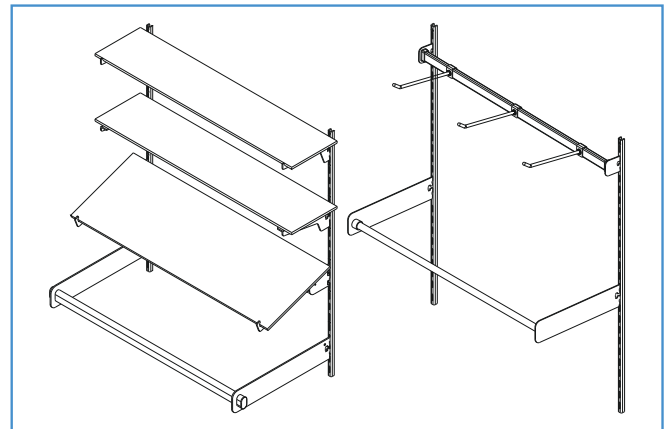

■ DISPLAY SHELVING SYSTEMS

Redefining retail spaces

- Elegantly designed to suit different needs
- Available in variety of models and sizes
- It is ideal if you have different items to display from time to time
- Specially designed to impart maximum strength and to eliminate play
- A unique stabilizer screw & nut holds the shelf in place
- Available with an elegant Aluminum Track for light loads and a Steel Track for high loads
- The tracks which support the shelves are screwed on to the wall, so that they blend well with the decor
- Available for glass, wood shelves and hanger systems
- Track, wood shelf bracket, glass shelf bracket, hanger holder brackets, hanger rack and rod bracket are also available in SS304

## DISPLAY SHELVING SYSTEMS - HORIZONTAL

- Elegantly designed to suit different needs
- Available in variety of models
- It is ideal if you have different items to display from time to time
- Specially designed to impart maximum strength
- Can be moved horizontally to desired position at any time
- Horizontal track which support the shelves are guided in the slot and screwed on to the wall, so that they blend well with the decor
- Available for glass, wood shelves & hanger systems
- Adapter bracket is designed for multi-purpose use