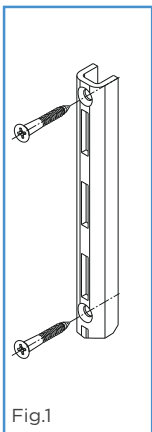

■ DISPLAY SHELVING SYSTEMS

Redefining retail spaces

- Elegantly designed to suit different needs
- Available in variety of models and sizes
- It is ideal if you have different items to display from time to time
- Specially designed to impart maximum strength and to eliminate play
- A unique stabilizer screw & nut holds the shelf in place
- Available with an elegant Aluminum Track for light loads and a Steel Track for high loads
- The tracks which support the shelves are screwed on to the wall, so that they blend well with the decor
- Available for glass, wood shelves and hanger systems
- Track, wood shelf bracket, glass shelf bracket, hanger holder brackets, hanger rack and rod bracket are also available in SS304