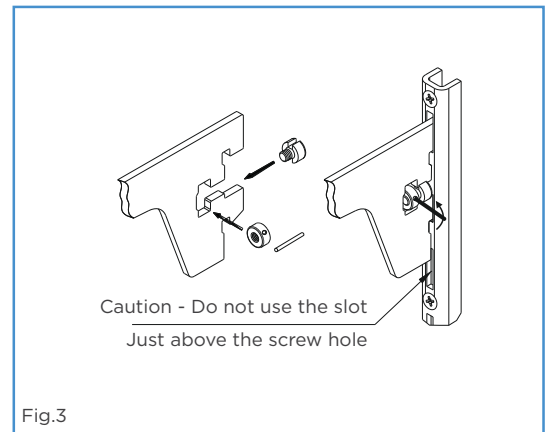

- Elegantly designed to suit different needs
- Available in variety of models and sizes
- It is ideal if you have different items to display from time to time
- Specially designed to impart maximum strength and to eliminate play
- A unique stabilizer screw & nut holds the shelf in place
- Available with an elegant Aluminum Track for light loads and a Steel Track for high loads
- The tracks which support the shelves are screwed on to the wall, so that they blend well with the decor
- Available for glass, wood shelves and hanger systems
- Track, wood shelf bracket, glass shelf bracket, hanger holder brackets, hanger rack and rod bracket are also available in SS304