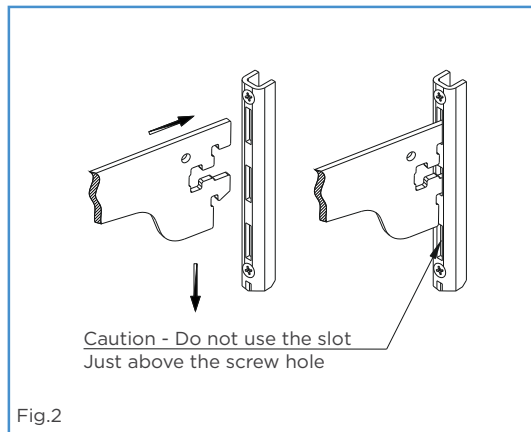

- Elegantly designed to suit different needs
- Available in variety of models and sizes
- It is ideal if you have different items to display from time to time
- Specially designed to impart maximum strength and to eliminate play
- A unique stabilizer screw & nut holds the shelf in place
- Available with an elegant Aluminum Track for light loads and a Steel Track for high loads
- The tracks which support the shelves are screwed on to the wall, so that they blend well with the decor
- Available for glass, wood shelves and hanger systems
- Track, wood shelf bracket, glass shelf bracket, hanger holder brackets, hanger rack and rod bracket are also available in SS304